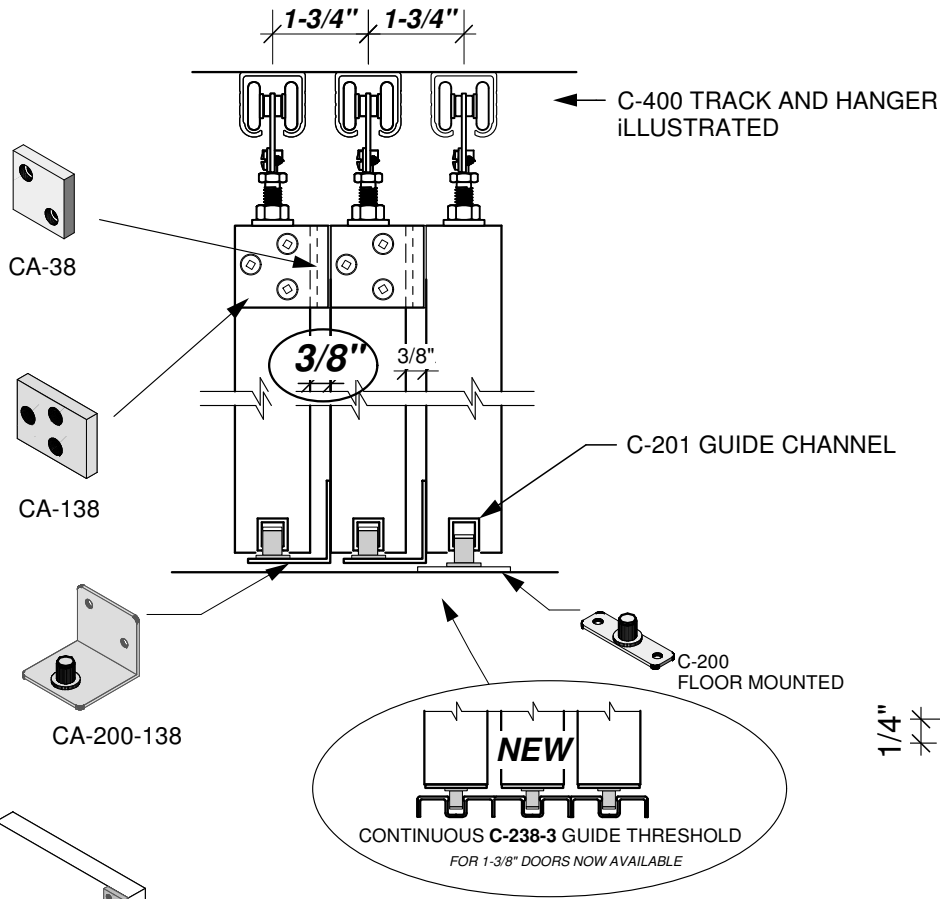

CROWDER TRACK COME-ALONG SYSTEM FOR BI-PASSING DOOR SYSTEMS

1-3/8" DOORS

MINIMUM DOOR OVERLAP = 2"

CRITICAL DIMENSION

CA-138-3 COME-ALONG SET
INCLUDES: 4 PCS CA-138
2 PCS CA-38

NOTE: BRACKETS MUST BE MOUNTED AT TOP OF DOOR

CA-200 BRACKET, WHEN USED, MUST BE INSTALLED DIRECTLY BELOW CA-38 BRACKET, AS ILLUSTRATED.

K.N.CROWDER MFG. INC
BURLINGTON, ONTARIO
CANADA www.kncrowder.com