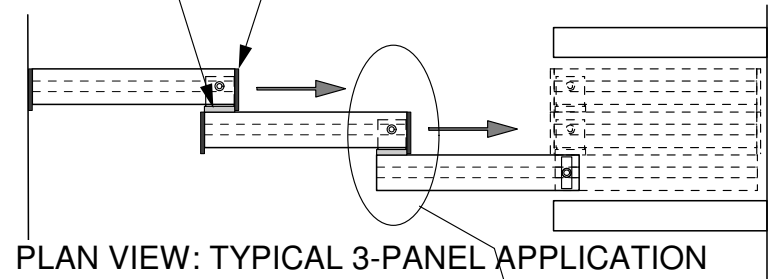

CROWDER TRACK COME-ALONG SYSTEM FOR BI-PASSING DOOR SYSTEMS

1-3/8" DOORS

MINIMUM DOOR OVERLAP = 2"

CRITICAL DIMENSION

CA-138-3 COME-ALONG SET
INCLUDES: 4 PCS CA-138
2 PCS CA-38

NOTE: BRACKETS MUST BE MOUNTED AT TOP OF DOOR

CA-200 BRACKET, WHEN USED, MUST BE INSTALLED DIRECTLY BELOW CA-38 BRACKET, AS ILLUSTRATED.

K.N.CROWDER MFG. INC
BURLINGTON, ONTARIO
CANADA www.kncrowder.com