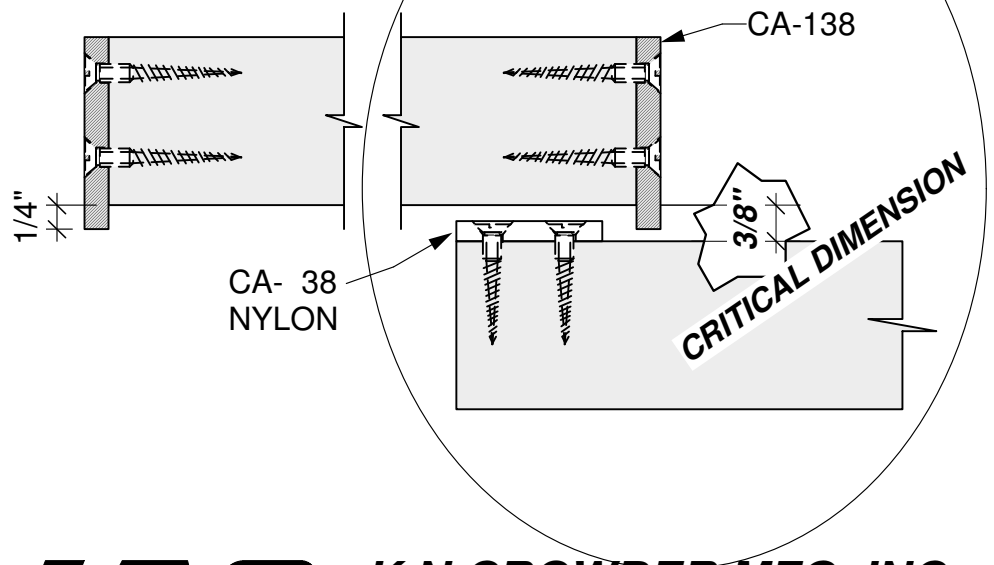

CROWDER TRACK COME-ALONG SYSTEM FOR BI-PASSING DOOR SYSTEMS

1-3/8" DOORS

MINIMUM DOOR OVERLAP = 2"

CRITICAL DIMENSION

CA-138-3 COME-ALONG SET
INCLUDES: 4 PCS CA-138
2 PCS CA-38

NOTE: BRACKETS MUST BE MOUNTED AT TOP OF DOOR

CA-200 BRACKET, WHEN USED, MUST BE INSTALLED DIRECTLY BELOW CA-38 BRACKET, AS ILLUSTRATED.

K.N.CROWDER MFG. INC
BURLINGTON, ONTARIO
CANADA www.kncrowder.com